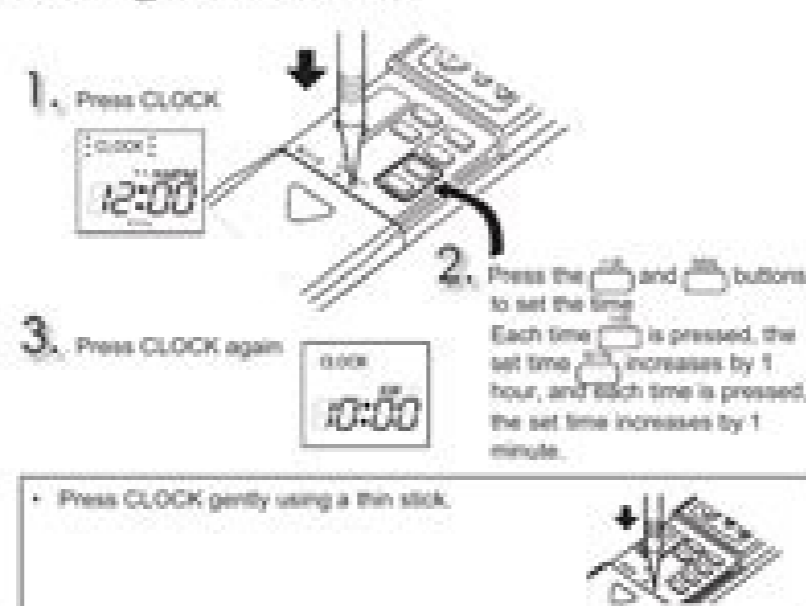

Setting current time