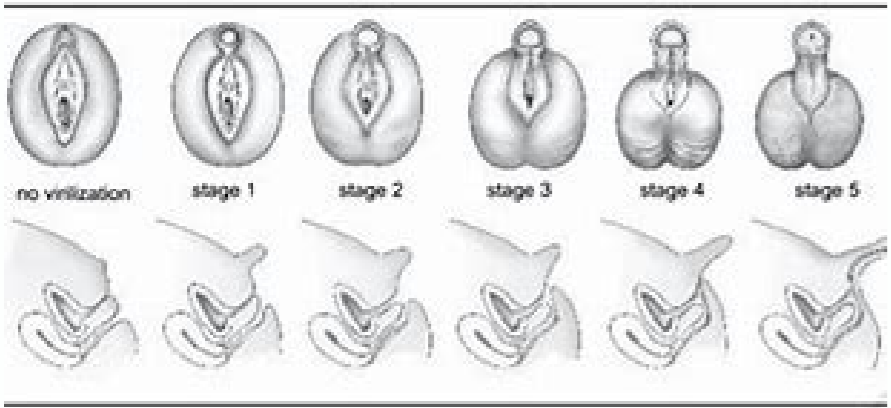

What does a trans penis look like

I'm not robot  reCAPTCHA

Next

What does a trans penis look like

Sexually Transmitted Diseases

<p>Herpes</p>	<p>Gonorrhea</p>
<p>Herpes</p>	<p>Gonorrhea</p>
<p>Chancroid</p>	<p>Genital Herpes</p>