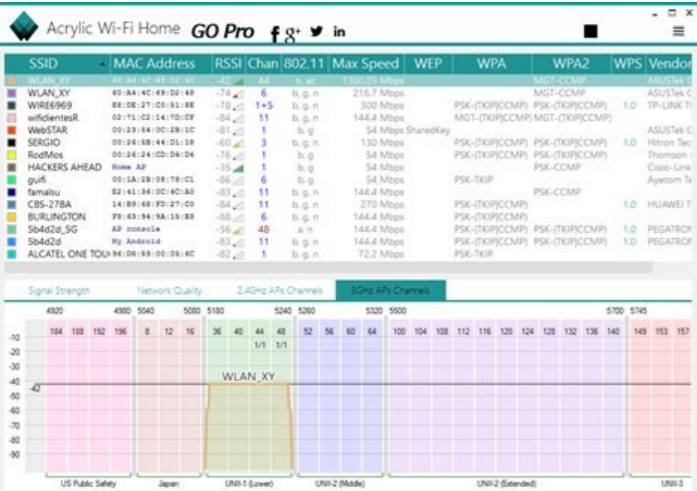

Acrylic wifi apk

Acrylic wifi apk for android. How to use acrylic wifi home. What is acrylic wifi. Acrylic wifi apk para android. Acrylic wifi pro apk. Descargar acrylic wifi apk.